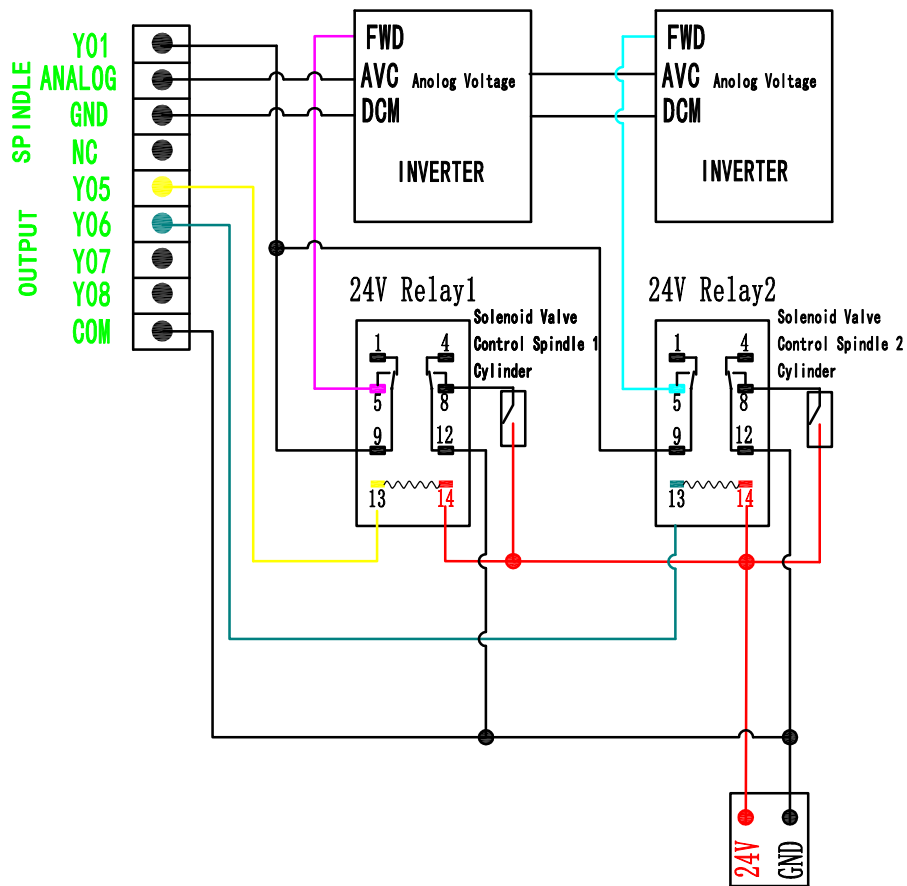

2 Spindles Analog & 2 Inverters Wiring Diagram

Model Name	B15 Multi-spindle motion control system
Company	Beijing RichAuto S&T Co., Ltd