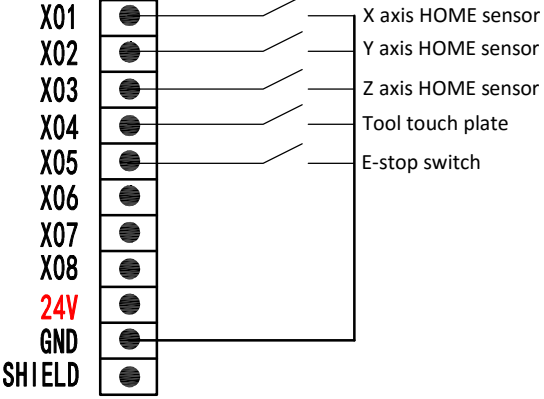

# B15 Multi-spindle With Cylinders Motion Control System

## 50-pin wiring terminal

Model Name	B15 Multi-spindle motion control system
Company	Beijing RichAuto S&T Co., Ltd