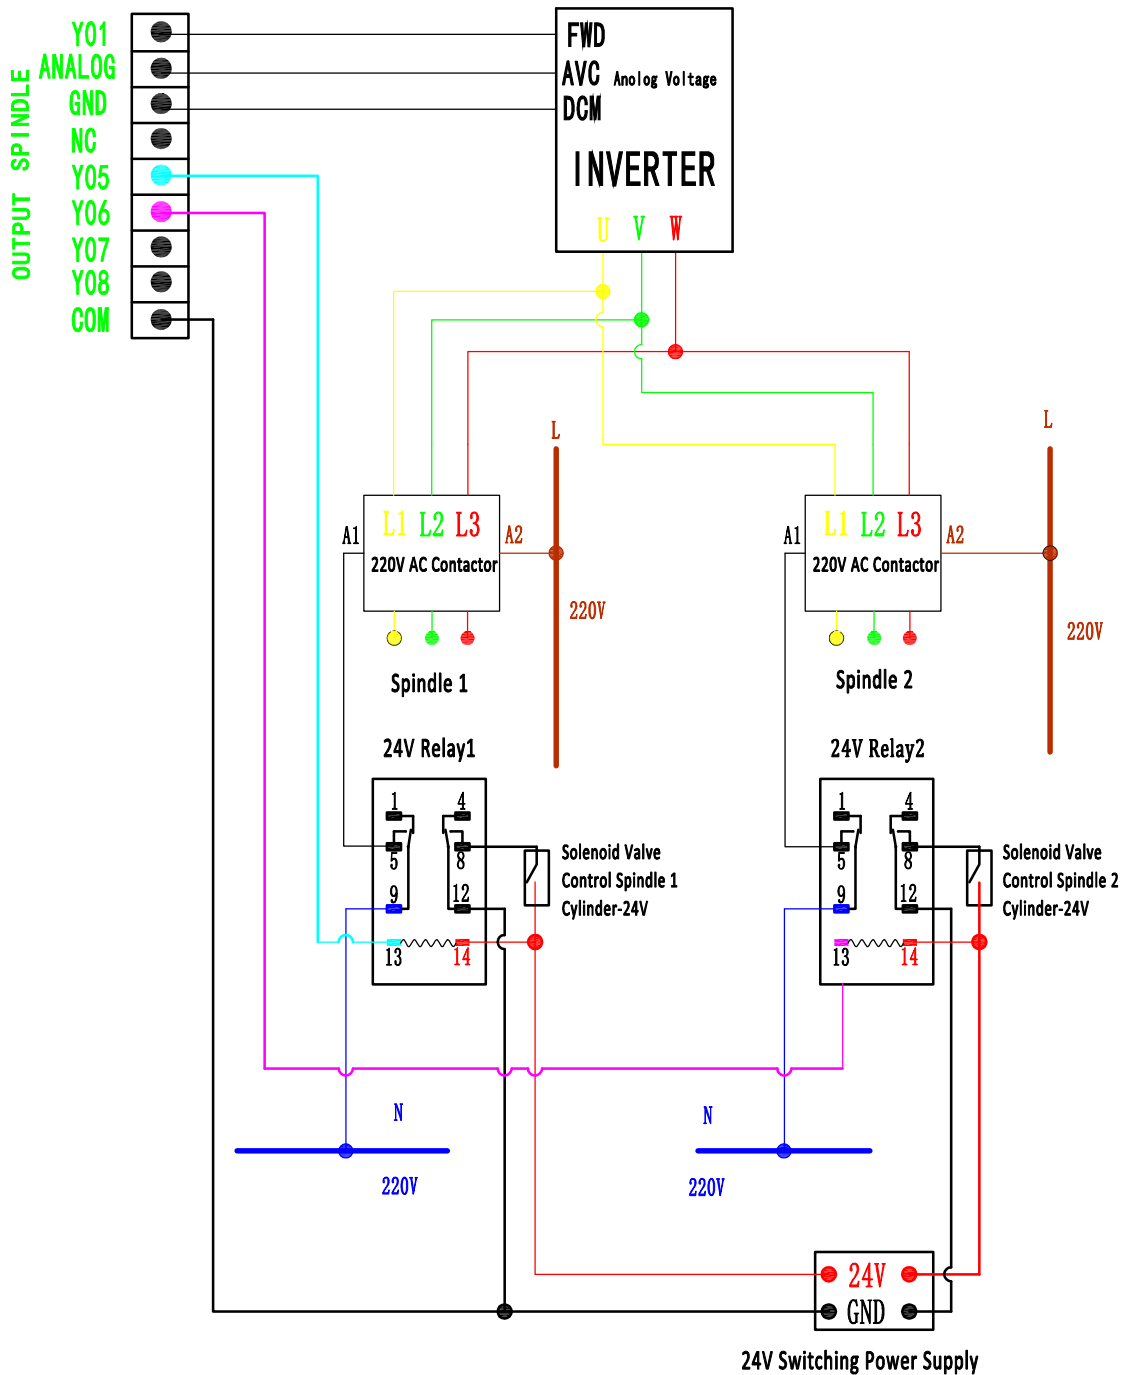

# B15 Multi-spindle With Cylinders Motion Control System

## 50-pin wiring terminal

Model Name	B15 Multi-spindle motion control system
Company	Beijing RichAuto S&T Co., Ltd

# 2 Spindles Analog & single Inverter Wiring Diagram

Model Name	B15 Multi-spindle motion control system
Company	Beijing RichAuto S&T Co., Ltd