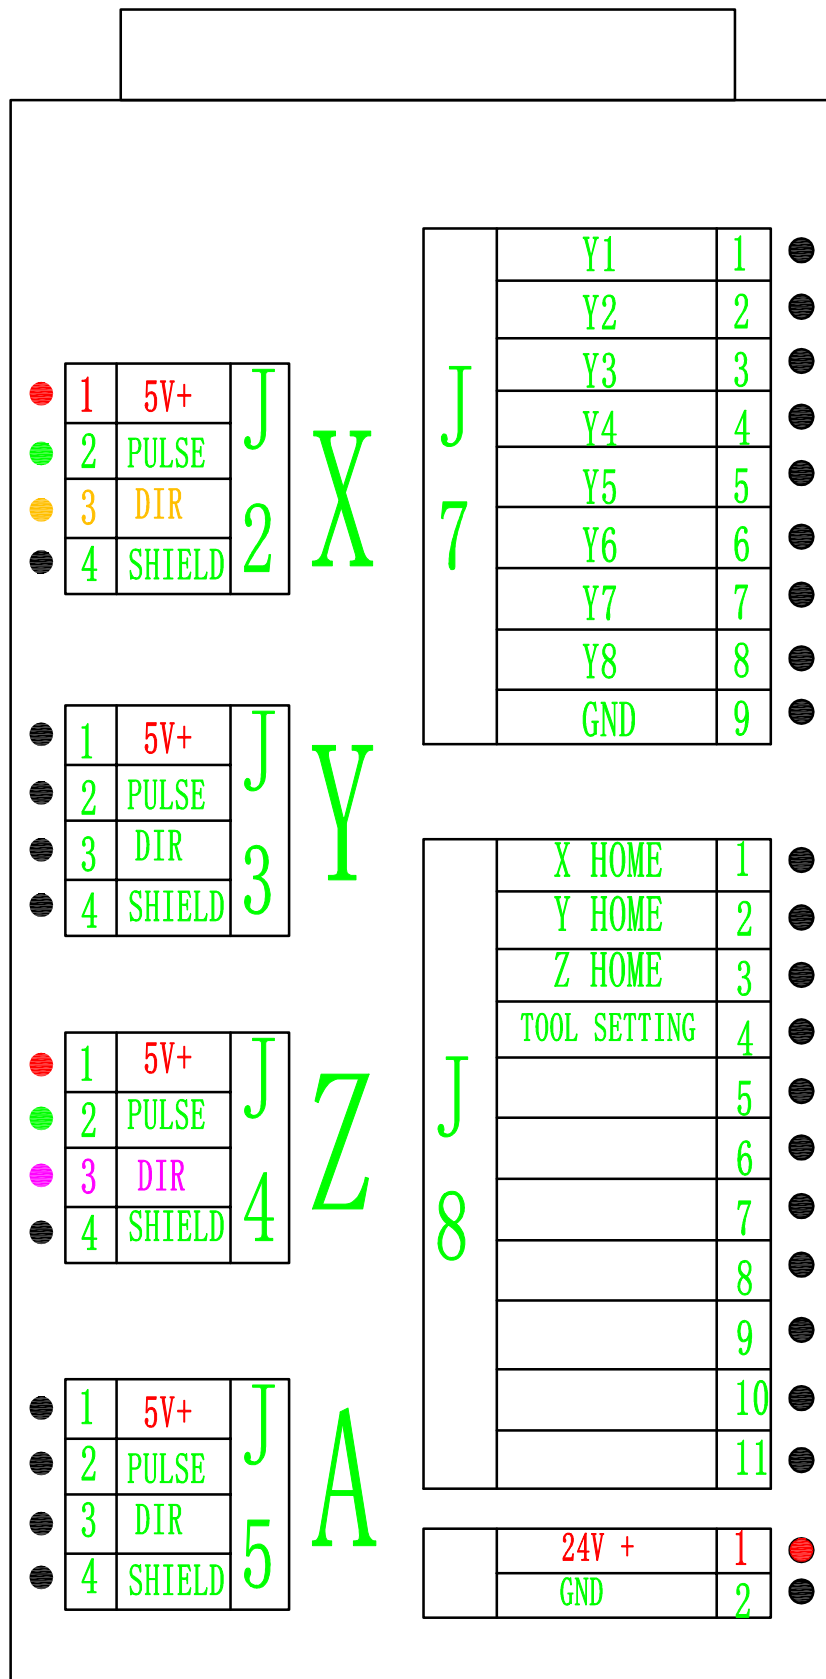

Wiring Board

Model Name	B15 Multi-spindle motion control system
Company	Beijing RichAuto S&T Co., Ltd