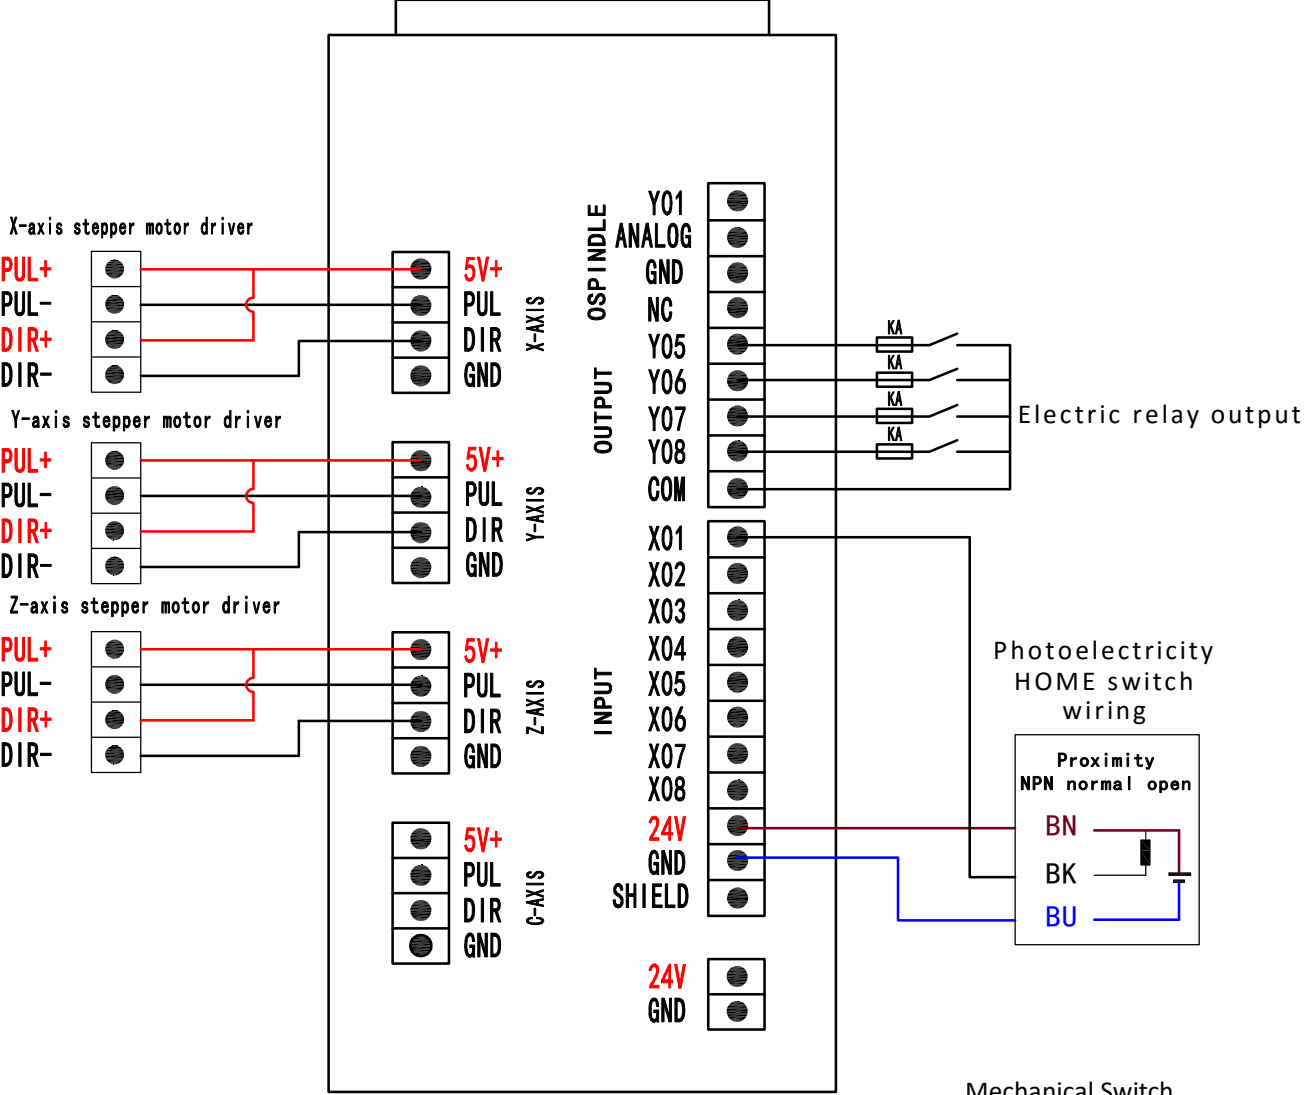

# B15 Multi-spindle With Cylinders Motion Control System

## 50-pin wiring terminal

Model Name	B15 Multi-spindle motion control system
Company	Beijing RichAuto S&T Co., Ltd